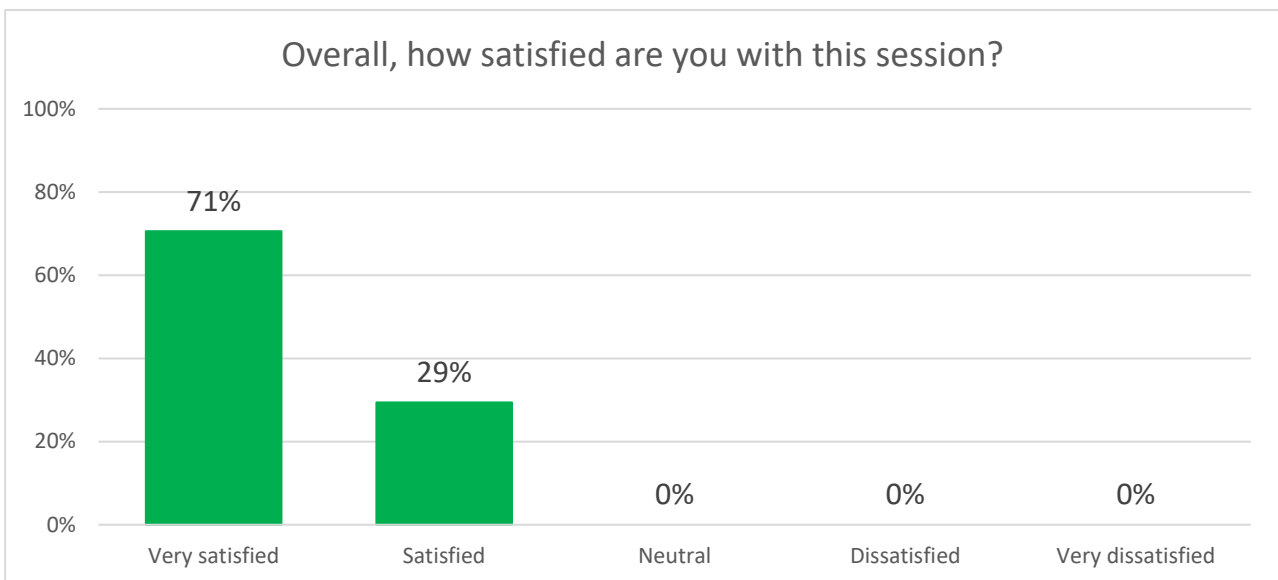

Developing and Engaging Minds

Sally Schulte

Comments

Great information

Great information and inspiration!!

Great Job Sally!

Great presentation Sally, thank you for affirming that what we do in our PE classes is so important. Also, thank you for the Learning Ladder, awesome piece of information and sharing so many good ideas and resources. Have a great rest of the summer!